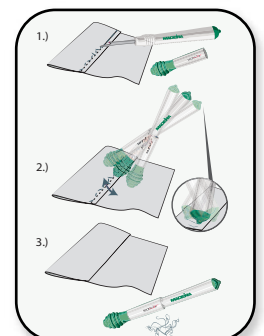

## Seam Ripper

seam-fix®

Specially formulated plastic material grabs and removes excess thread without marking or sticking to the fabric.