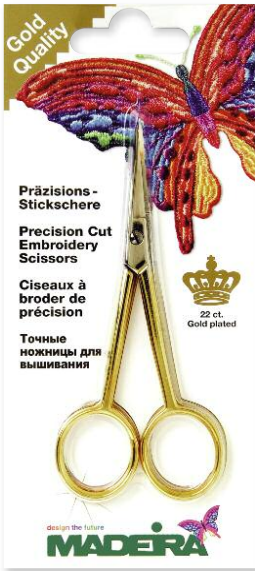

9476 *

Seam Ripper

seam-fix®

Specially formulated plastic material grabs and removes excess thread without marking or sticking to the fabric.