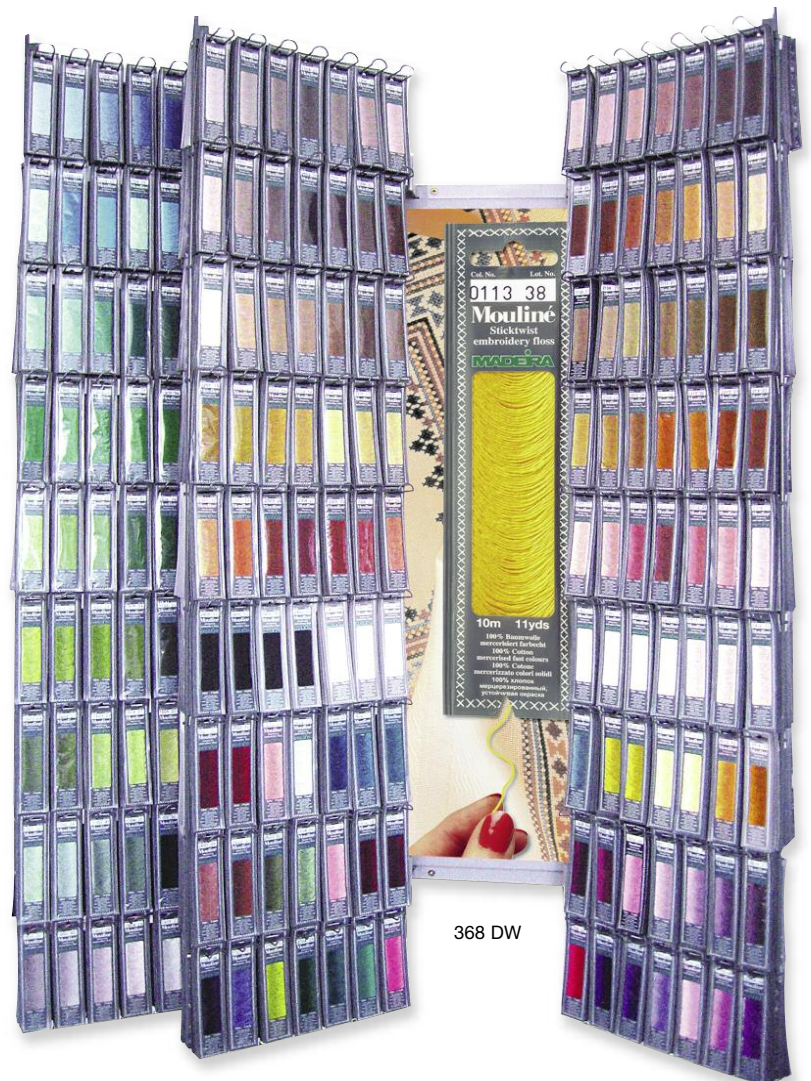

Displays Hand Embroidery Threads

Article No.	Description	Colours	Content	Size in mm H x B x T	Size in inches H x W x D
DISPLAY MOULINÉ					
368 DT	Full range - Spinner rack	378	1890 packs	2055 x 670 Ø x 580	82 3/16" x 26 7/16" x 22 1/16"
368 DW	Full range - Wall rack	378	1890 packs	1640 x 800 x 400	64 11/16" x 31 9/16" x 17 9/16"
DISPLAY SILK					
108 D	Counter rack	108	540 packs	730 x 360 x 360	28 13/16" x 14 3/16" x 14 3/16"
DISPLAY DECORA					
90 DT	Counter rack	90	450 packs	720 x 360 x 360	28 7/16" x 14 3/16" x 14 3/16"

MOULINÉ

6 strand cotton floss, made from high quality long staple Egyptian cotton. It is dyed by using processes that do not involve any carcinogens or banned AZO dyestuffs. The result is a superb quality thread which is fast in colour and fully washable to 95°C (210 F). Absolutely effortless to strand, Mouliné is a pleasure to work with and ideal for traditional needlework activities. Mouliné is the preferred choice for classical cross stitch, satin stitch, shadow embroidery, the number one choice for hand embroidery and smocking. Test the new multicolours and marvel at the stunning variety of embroidery variants created as the thread stitches out. Combine Mouliné with shiny Decora and make your embroideries a distinctive and unique masterpiece.

368 DW