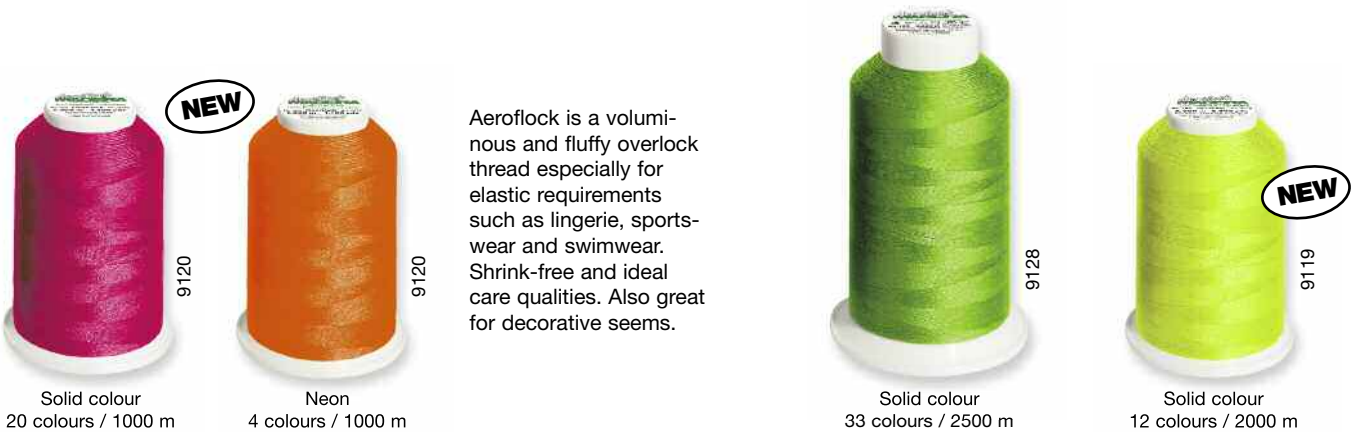

MONOFIL 100% Polyamid

9760	No.60 transparent sewing thread	clear/smoke	200 m / 220 yds	5 spools
9761	No.60 transparent sewing thread	clear/smoke	1000 m / 1100 yds	5 spools
9762	No.40 transparent sewing thread	clear/smoke	500 m / 550 yds	5 spools
9763	No.40 transparent sewing thread	clear/smoke	1000 m / 1100 yds	5 spools