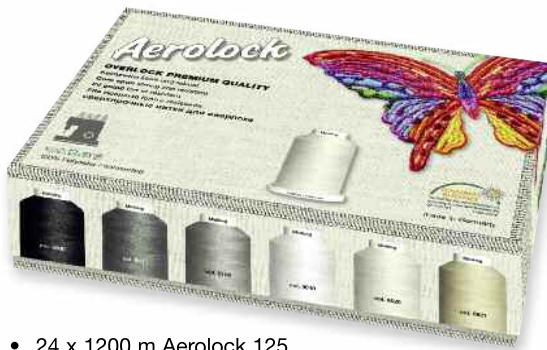

Thread Assortments

Article No.	Product Name		Content	Pack of

AEROLOCK Miniking Box

NEW

9118B	No.125 overlock and sewing thread	1200 m / 1312 yds	24 miniking	1
9119B	No.180 fine overlock and sewing thread	2000 m / 2200 yds	24 miniking	1

NEW AEROQUILT Value Pack

9130BVP	No.40 Sewing and Quilting thread	2750 m / 3000 yds	8 kingspools	1
9131BVP	No.40 Sewing and Quilting Multicolour	2750 m / 3000 yds	8 kingspools	1

Black Forest Box

8093	with Aerofil sew-all thread	100 m / 110 yds	4 spools	1

Furry Friends

8200	Lana Starter-Set	8 x 200 m Lana, 8 x 200 m Cotona 1 x Lana Design CD, 5 x Lana needles		1

9118B

- 24 x 1200 m Aerolock 125
- 6 colours