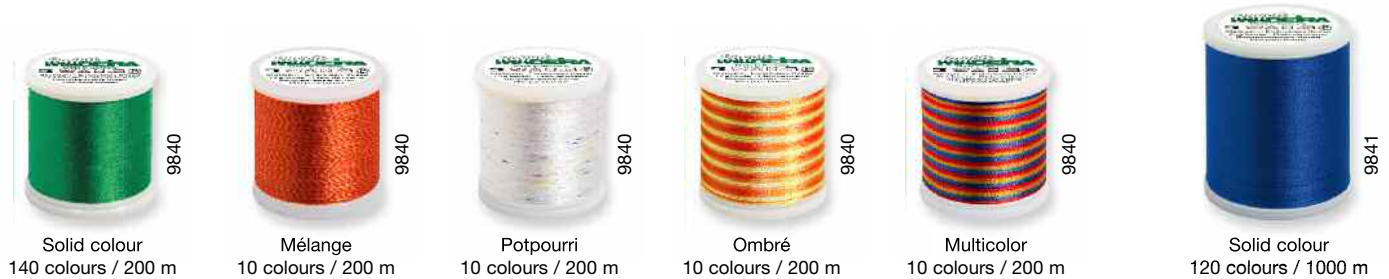

Embroidery & Quilting Threads

Article No.	Product Name	Colours	Spool Size	Pack of

RAYON 100% Viscose filament (Colour Card No.140 and Flyer W-FC R)

9840	No. 40 embroidery thread	180	200 m / 220 yds	5 spools
9841	No. 40 embroidery thread	120	1000 m / 1100 yds	5 spools

POLYNEON 100% Polyester filament (Colour Card No.150 and Flyer W-FC P)

NEW

9845	No. 40 embroidery thread	160	400 m / 440 yds	5 spools
	No. 40 embroidery thread, multicolour	20	200 m / 220 yds	5 spools
9847	No. 40 embroidery thread	40	1000 m / 1100 yds	5 spools