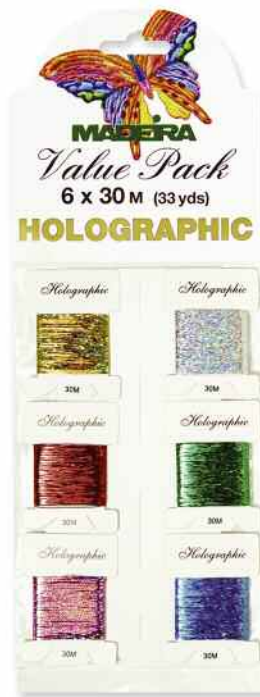

Thread Assortments for Hand Embroidery

Article No.	Product Name	Content	Pack of
VALUE PACKS			
9700	METALLICS (Metallic 40) "Blending Filament & Cord"	12 cards 30 m / 33 yds each	10
9701	HEAVY METAL (Heavy Metal 30)	6 cards 30 m / 33 yds each	10
9702	HOLOGRAPHIC (Spectra)	6 cards 30 m / 33 yds each	10
9703	CARAT (2 mm width)	6 cards 5 m / 5,5 yds each	10
9704	METALLIC (Metallic Perlé 10) "Cable"	12 cards 5 m / 5,5 yds each	10
9706	METALLIC MOULINE (Metallic 4)	12 cards 3 m / 3,3 yds each	10

9702

*Madeira
quality threads
Now available in the
hangsell practical
Value Packs.*

METALLICS

Use by itself or combine with other yarns, to create random highlighting effect in all needle arts and crafts. The fine quality of Blending Filament allows you to create elements of subtle light reflection. The rich metallic colour of Cord brings definition to designs.

HEAVY METAL

The most abrasion resistant metallic thread for all needle arts and crafts. Highly durable, can be bleached and washed at highest temperatures.

HOLOGRAPHIC

Eye catching Holographic reflective thread. Strong enough to stitch alone or in combination with other fibers for stunning sparkle in all needle arts and crafts.

CARAT

Versatile flat braid for embellishments in all needle arts and crafts. Bends and twists without buckling. Sew or glw on to your project.

METALLIC Cable

Slightly twisted thread of subtle sheen will add glitz to all your needle art and enhances every crafts project. Excellent and very popular for special accents.

METALLIC MOULINÉ No.4

Ideal for cross stitch work, as the individual threads of metallic Mouliné are of the same thickness as the non metallic Mouliné.