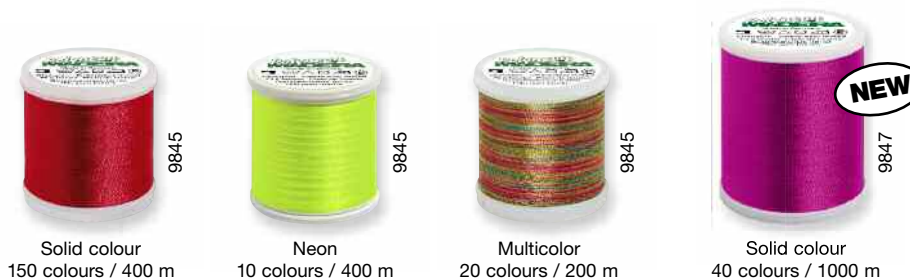

RAYON 100% Viscose filament (Colour Card No.140 and Flyer W-FC R)

9840	No. 40 embroidery thread	180	200 m / 220 yds	5 spools
9841	No. 40 embroidery thread	120	1000 m / 1100 yds	5 spools

POLYNEON 100% Polyester filament (Colour Card No.150 and Flyer W-FC P)

NEW

9845	No. 40 embroidery thread	160	400 m / 440 yds	5 spools
	No. 40 embroidery thread, multicolour	20	200 m / 220 yds	5 spools
9847	No. 40 embroidery thread	40	1000 m / 1100 yds	5 spools

Polyneon is your first choice when you need a resistant thread for embroideries on frequently washed textiles. A strong thread perfect for machine embroidery, quilting, decorative stitching and appliqué. Polyneon colours remain brilliant even after repeated exposure to sunlight, chlorine and washing and add a radiant burst of colour to sports and active wear.