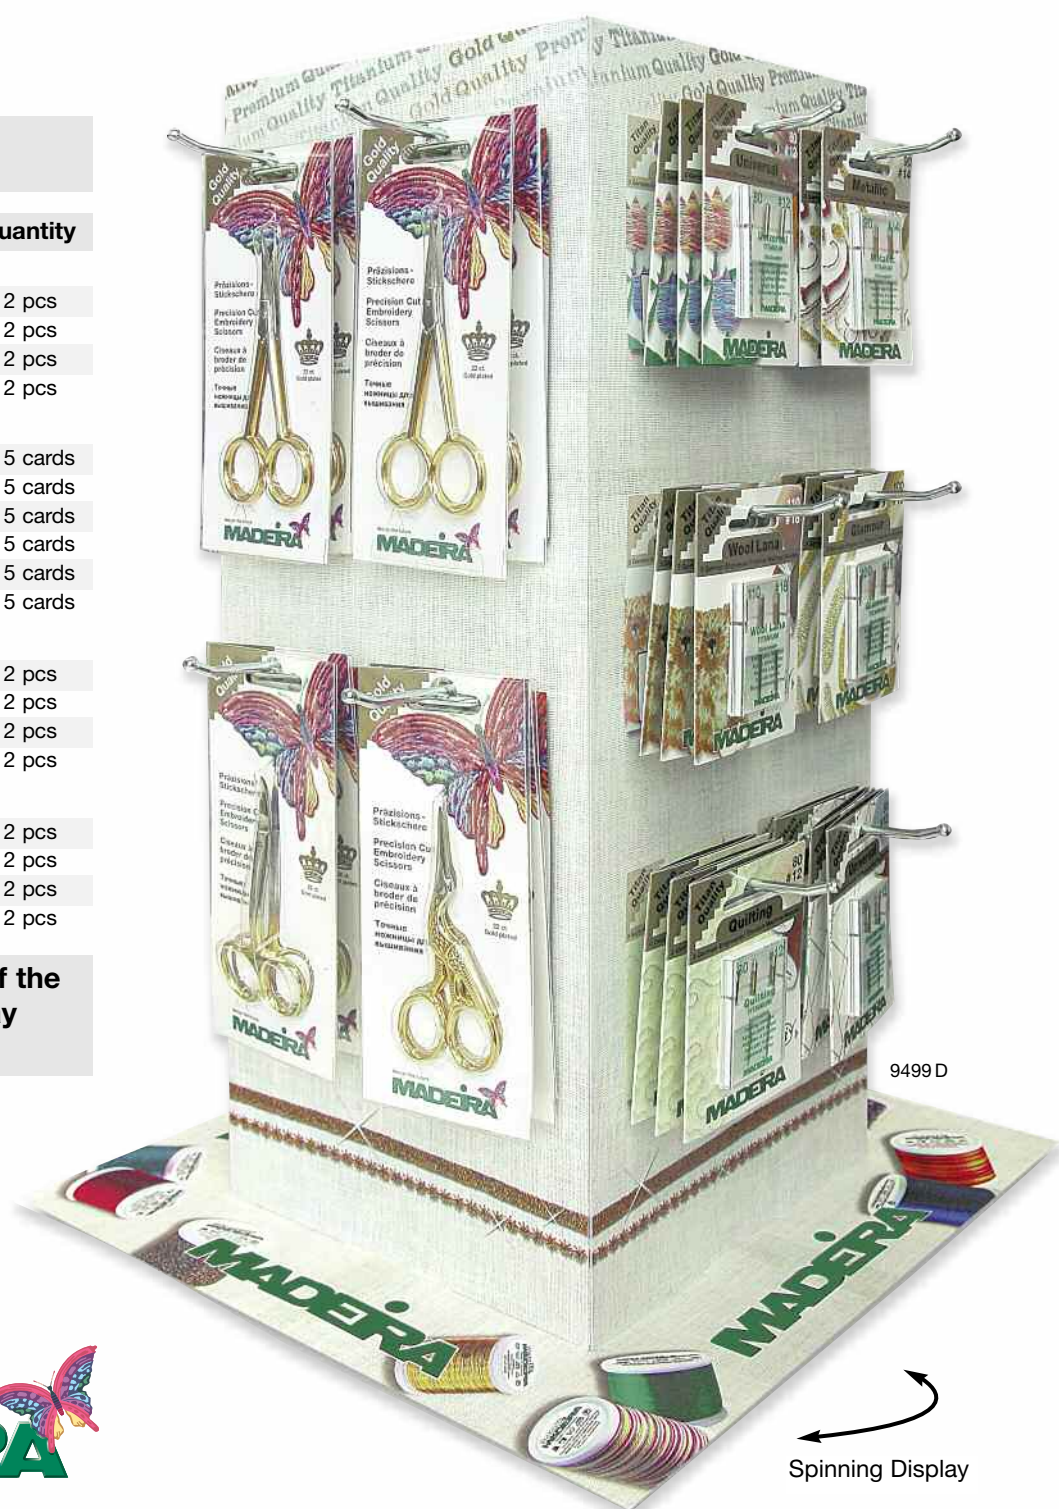

Accessory Display

Article No.	Product Name Description	Content Assembling	Size in mm H x W x D	Size in inches H x W x D
9499 D	Accessory Display	(see table below)	470 x 300 x 300	19" x 12" x 12"

Present your most important accessories on this space saving and rotating display. It comes fully stocked on 18 metal hooks with bar codes on each item's place holder for easy reordering.

Content Accessory Display

No.	Article	Quantity
Scissors		
9476	Curved Scissors	2 pcs
9477	Straight Scissors	2 pcs
9478	Double curved Scissors	2 pcs
9479	"Stork" Scissors	2 pcs
Machine Needles		
9450	Universal Embroidery	5 cards
9451	Metallic	5 cards
9452	Wool Lana	5 cards
9453	Glamour	5 cards
9454T	Quilting	5 cards
9455	Universal Sewing	5 cards
Special Thread		
9660	Wash Away	2 pcs
9661	Halloween	2 pcs
9662	Smocking	2 pcs
9663	Monolon	2 pcs
Stitching Aids		
9471MP	Marker Pen violet	2 pcs
9473	Thread Cutter	2 pcs
9474	Seam Ripper	2 pcs
9475N	Snipper	2 pcs

You pay for the value of the content only, the display itself is free of charge.