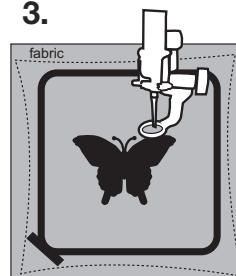

Super Stable

Art. 9428S 0,44 m x 50 m

Cut Away Stabilizer

Permanent stability for the most detailed designs. Super Strong is the ideal stabilizer for embroidery patterns with a large number of stitches and high stitch density. Thanks to Super Strong, crinkling and displacement of the work is prevented, even when embroidering numerous small details.

Product Details:

Art. 9428S

Material: 100% Polyester

Weight: 50 g/m²

Makeup: Roll

Measurements: 0,44 m x 50 m

Color: White

Ideal for:

- Open-weave fabrics with a complex design
- High detail embroidery designs, or dense designs
- Guarantees exact typographic image for logos and emblems

1.

2.

3.

4.