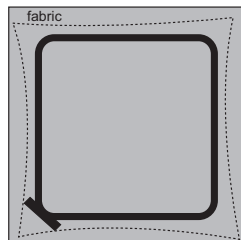

Super Stable

Art. 9428S 0,44 m x 50 m

Cut Away Stabilizer

Permanent stability for the most detailed designs. Super Strong is the ideal stabilizer for embroidery patterns with a large number of stitches and high stitch density. Thanks to Super Strong, crinkling and displacement of the work is prevented, even when embroidering numerous small details.

Product Details:

Art. 9428S

Material: 100% Polyester

Weight: 50 g/m²

Makeup: Roll

Measurements: 0,44 m x 50 m

Color: White

Ideal for:

- Open-weave fabrics with a complex design
- High detail embroidery designs, or dense designs
- Guarantees exact typographic image for logos and emblems

1.

2.

3.

4.